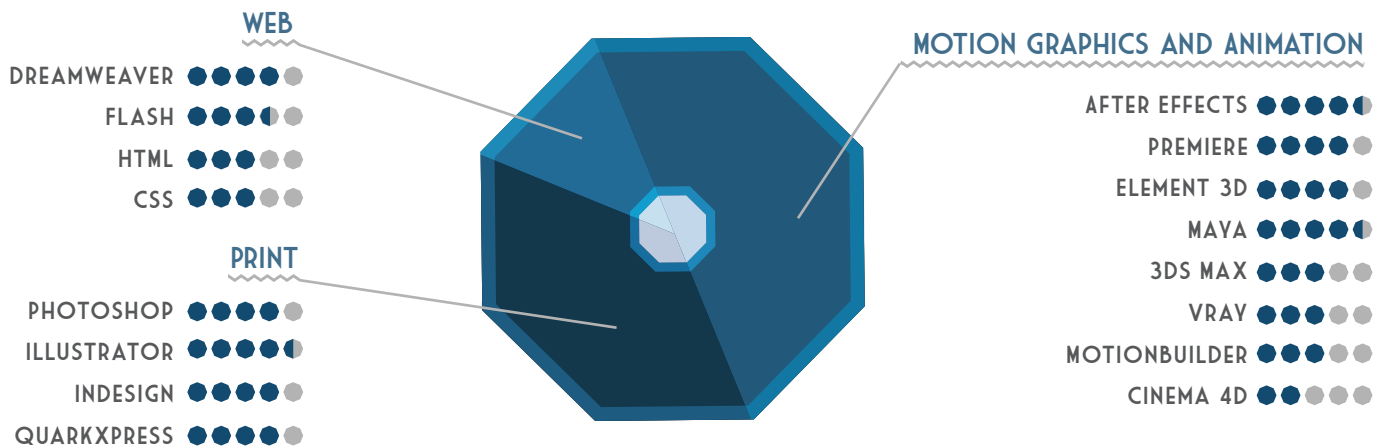

Multimedia & Motion Graphics Designer

MICHELLE WORRELL

RELATED EXPERIENCE

FREELANCE/TEMPORARY DESIGNER LOS ANGELES, CA
Motion Graphics Designer Mar 2011-Current

- Designed logo animations, presentations, full show packages, motion graphics and assisted clients with video editing, print design and branding
- Assisted with the rotoscoping for Man vs. Food Nation

PANASONIC AVIONICS LAKE FOREST, CA
Multimedia Designer Spec II Jun 2011-Sep 2012

- Generated designs for posters, internal dashboards, training and informational websites, presentations, and animations for the company's HR department

CITY OF VIRGINIA BEACH VIRGINIA BEACH, VA
Lead Multimedia Graphics Designer Nov 2007-May 2011

- Created motion graphics, virtual sets, and flash animations for the City's 5 regular shows and other programs on the 3 cable TV stations
- Designed logos, branding standards, interactive disks, HTML e-mail newsletters, and various print publications for the City's Multimedia Team
- Lead a small team of photographers, designers, and interns

AMERICAN ANIMATION STUDIOS PROSSER, WA
Animator/Rigger Jan 2006-Feb 2007

- Worked as part of a small team as a 3D character animator and assisted on many aspects of the project including creating animatics & lighting
- Researched and improved the team workflow, created custom rigs, and provided technical support to the entire team

SKILLS OVERVIEW

EDUCATION

ANIMATION MENTOR
Certified Diploma in Advanced Studies
Emphasis on Character Animation
January 2008–March 2010

SAVANNAH COLLEGE OF ART AND DESIGN
Bachelor of Fine Arts, Cum Laude
Emphasis on 3D Character Animation
Minor in Interactivity and Game Design
September 2002–May 2005

TIDEWATER COMMUNITY COLLEGE
Associate of Applied Science
Emphasis on Graphic Design
August 1997–May 2002

CONTACT

PHONE: 757.572.5278

WEBSITE: www.chellescreations.net

E-MAIL: michelle@chellescreations.net